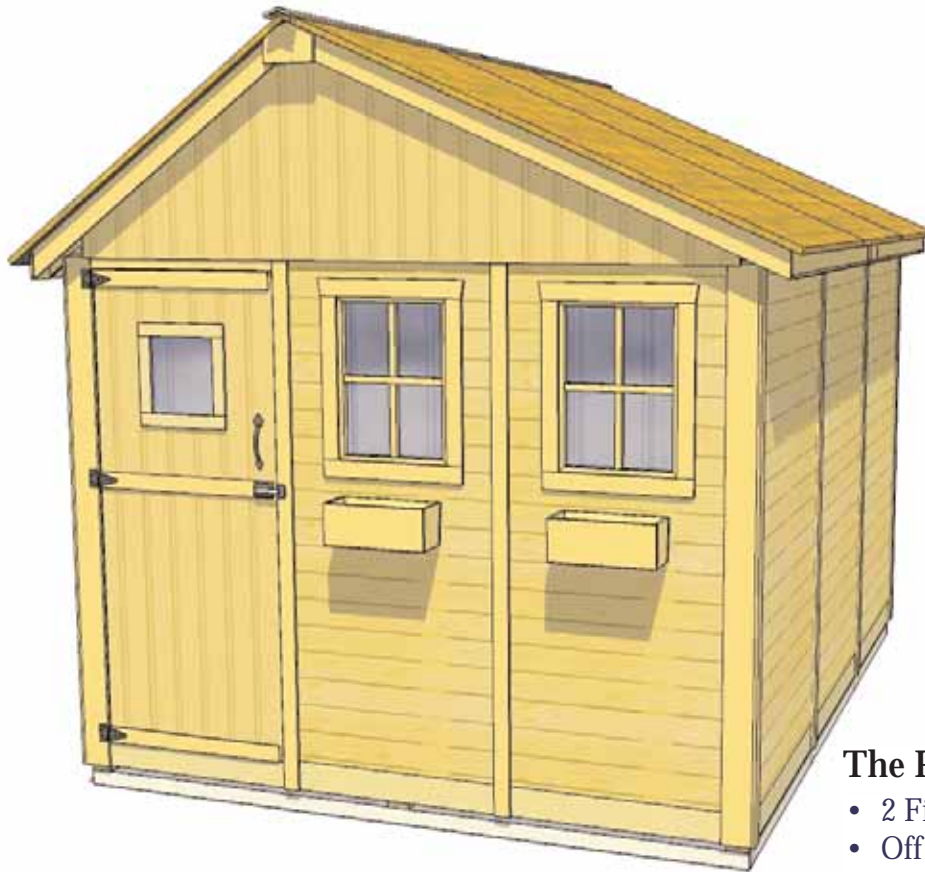

9'x9' Pioneer Garden Shed

Item#P99

A unique garden shed with just a little more!

The Pioneer Kit Includes:

- 2 Fixed Windows (16" w x 22" h)
- Off Setting Roof Line (45 & 22 Degrees)
- Western Red Cedar Construction
- 2x3 Frame Construction
- Mahogany Veneer on Interior Panels
- Cedar Roof with Shingles Already Attached
- Panelized For Quick Assembly
- Hardware Included (screws and nails).

Specifications:

- A: Outside Height = 112"
- B: Outside Wall Depth = 105"
- C: Outside Wall Width = 111"
- D: Window Opening = 16" w x 22" h
- E: Door Dimensions = 31" w x 72" h

Shipping Pkg. Size: 52" w 52" h x 90" l
Shipping Weight: = 1200 lbs