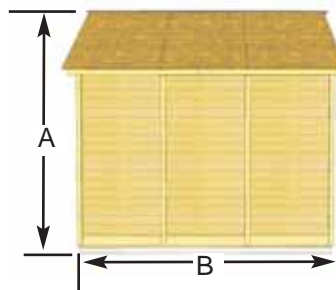

9'x9' Pioneer Garden Shed

Item#P99

A unique garden shed with just a little more!

The Pioneer Kit Includes:

- 2 Fixed Windows (16" w x 22" h)
- Off Setting Roof Line (45 & 22 Degrees)
- Western Red Cedar Construction
- 2x3 Frame Construction
- Mahogany Veneer on Interior Panels
- Cedar Roof with Shingles Already Attached
- Panelized For Quick Assembly
- Hardware Included (screws and nails).

Specifications:

- A: Outside Height = 112"
- B: Outside Wall Depth = 105"
- C: Outside Wall Width = 111"
- D: Window Opening = 16" w x 22" h
- E: Door Dimensions = 31" w x 72" h

Shipping Pkg. Size: 52" w 52" h x 90" l
Shipping Weight: = 1200 lbs