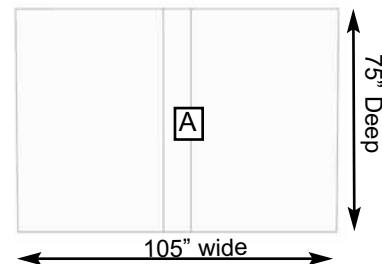

The Cabana is an excellent multi-purpose garden shed. Ideal as a playhouse, poolside retreat, workshop or storage building for garden or pool equipment.

The Cabana Kit Includes:

- 2 Functional Windows with Screens
- 31" Wide Functional Dutch Door
- Western Red Cedar Construction
- 2 Flower Boxes
- Panelized Cedar Lap Sided Walls
- 2x3 Frame Construction
- Cedar Roof with Shingles Already Attached
- Panelized For Quick Assembly
- Hardware Included (screws and nails).

Specifications:

- A:** Floor Footprint = 105" wide x 75" deep
- B:** Overall Width Incl. Roof Overhang = 117"
- C:** Overall Depth Incl. Roof Overhang = 89"
- D:** Overall Height Incl. Floor & Roof = 101"
- E:** Interior Width frame to frame = 100"
- F:** Interior Depth frame to frame = 70"
- G:** Interior Height from floor = 90"
- H:** Window Size = 18 1/4" wide x 22 1/2" high
- I:** Door Dimensions = 31 1/2" wide x 72" high

Shipping Pkg. Size: 88"w x 48"d x 42"h Shipping Weight: = 1050 lbs
