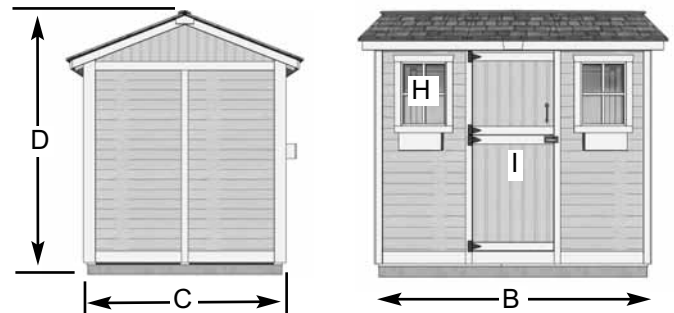

The Cabana is an excellent multi-purpose garden shed. Ideal as a playhouse, poolside retreat, workshop or storage building for garden or pool equipment.

The Cabana Kit Includes:

- 2 Functional Windows with Screens
- 31" Wide Functional Dutch Door
- Western Red Cedar Construction
- 2 Flower Boxes
- Panelized Cedar Lap Sided Walls
- 2x3 Frame Construction
- Cedar Roof with Shingles Already Attached
- Panelized For Quick Assembly
- Hardware Included (screws and nails).

Specifications:

- A:** Floor Footprint = 105" wide x 75" deep
- B:** Overall Width Incl. Roof Overhang = 117"
- C:** Overall Depth Incl. Roof Overhang = 89"
- D:** Overall Height Incl. Floor & Roof = 101"
- E:** Interior Width frame to frame = 100"
- F:** Interior Depth frame to frame = 70"
- G:** Interior Height from floor = 90"
- H:** Window Size = 18 1/4" wide x 22 1/2" high
- I:** Door Dimensions = 31 1/2" wide x 72" high