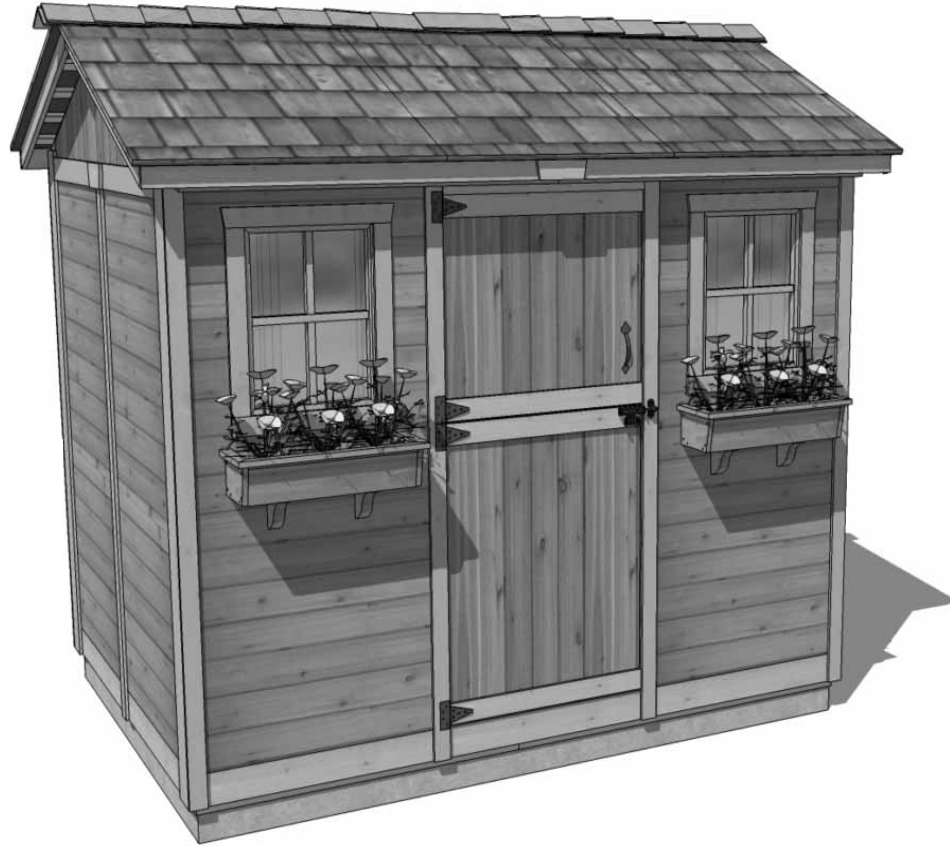

The Cabana is an excellent multi-purpose garden shed. Ideal as a playhouse, poolside retreat, workshop or storage building for garden or pool equipment.

The Cabana Kit Includes:

- 2 Functional Windows with Screens
- 31" Wide Functional Dutch Door
- Western Red Cedar Construction
- 2 Flower Boxes
- Panelized Cedar Lap Sided Walls
- 2x3 Frame Construction
- Cedar Roof with Shingles Already Attached
- Panelized For Quick Assembly
- Hardware Included (screws and nails).

Specifications:

- A:** Floor Footprint = 105" wide x 75" deep
- B:** Overall Width Incl. Roof Overhang = 117"
- C:** Overall Depth Incl. Roof Overhang = 89"
- D:** Overall Height Incl. Floor & Roof = 101"
- E:** Interior Width frame to frame = 100"
- F:** Interior Depth frame to frame = 70"
- G:** Interior Height from floor = 90"
- H:** Window Size = 18 1/4" wide x 22 1/2" high
- I:** Door Dimensions = 31 1/2" wide x 72" high

Shipping Pkg. Size: 88"w x 48"d x 42"h Shipping Weight: = 1050 lbs
